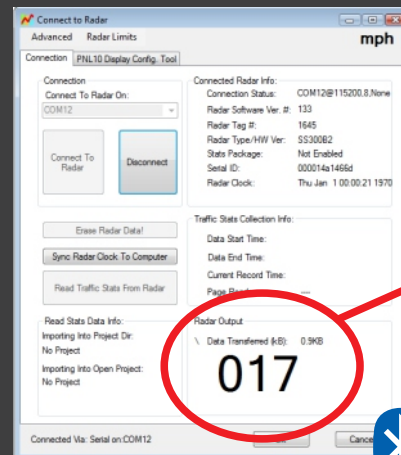

Constantly updating speed output transmitted to the remote computer via optional Bluetooth signal.