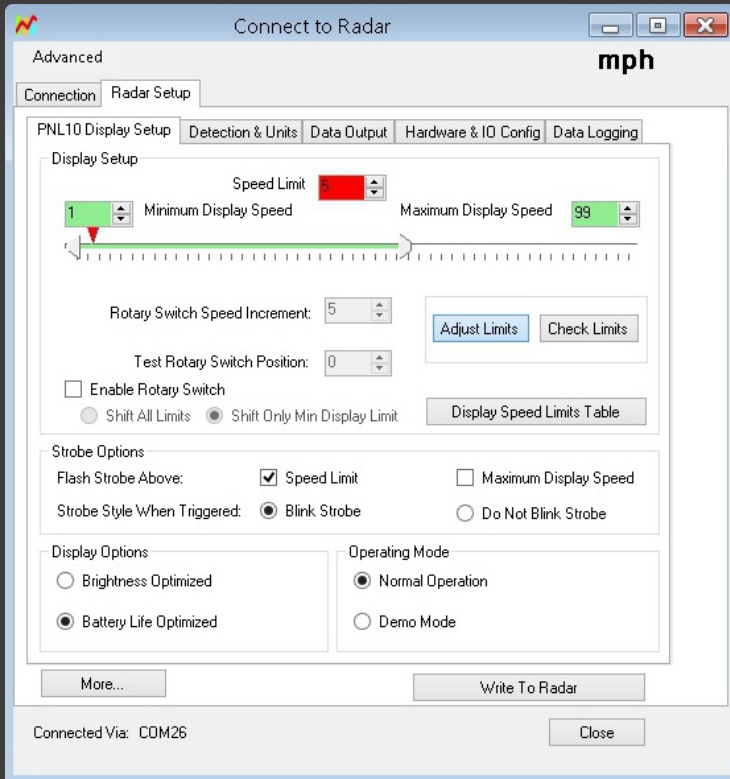

SPECIFICATION

Graphic Interface

Device Configuration

1. Device Configuration
The software provides a simple means of configuring the device during installation, changes to the configuration are applied in real time.

2. Cross Platform
Runs under Windows XP/Vista/7/8/10