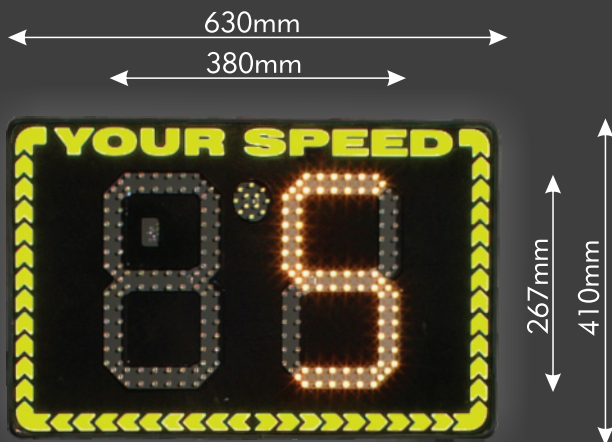

Display Dimensions