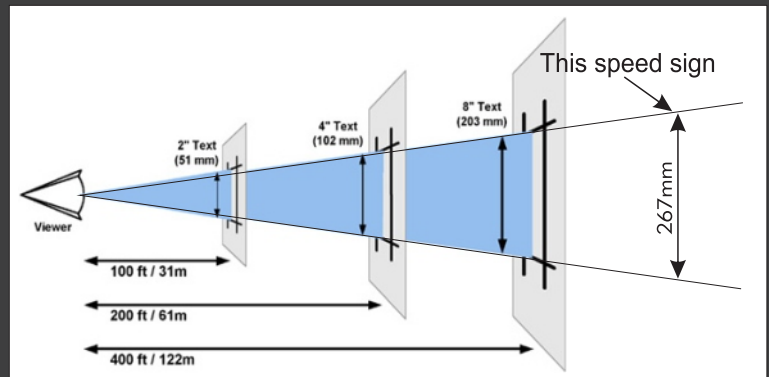

2. Cross Platform
Runs under Windows XP/Vista/7/8/10

Constantly updating speed output transmitted to the remote computer via optional Bluetooth signal.

Display Dimensions

Viewing Distances

For technical, sales and installation enquiries please contact our team on: