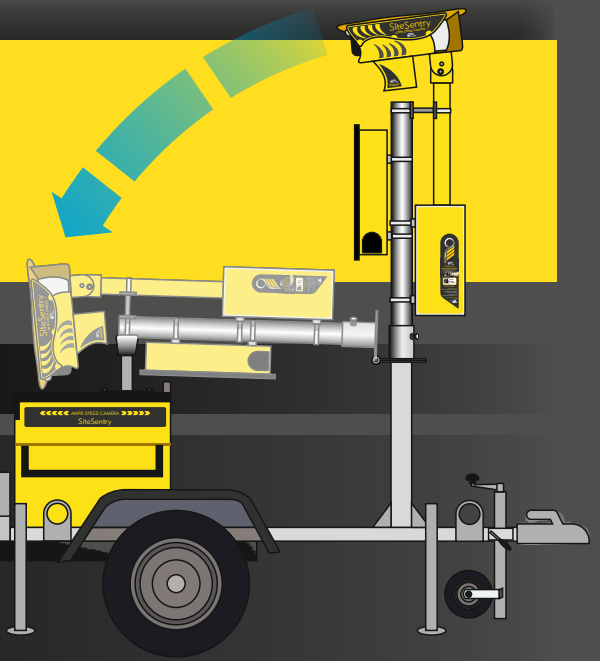

Pandora Technologies Limited

SiteSentry Mobile Trailer

PTSC 927 SiteSentry Supplement

Key Features

- Makes for easy deployment of camera around site
- 10 day battery life from one overnight charge
- Built in recharge unit
- Full suspension
- Fold down camera mount for safe towing
- Easy levelling
- Designed & manufactured with pride in the UK

QMS[®]
ISO 9001
REGISTERED

PTSC 927 Supplementary Trailer for use with SiteSentry ANPR Speed Camera

Security Features

- Built in tracker device
- Removable wheels

Pictured here and above with our SiteSentry ANPR speed camera and our supplementary speed and number plate display.

Pandora Technologies Limited

Speed & Number Plate Display

PTSC 926 SiteSentry Supplement

Key Features

- Obviously specific to a single vehicle
- Easy set up - just plug in
- High brightness/low power LED technology
- Robust stainless steel case
- IP55
- Designed & manufactured with pride in the UK